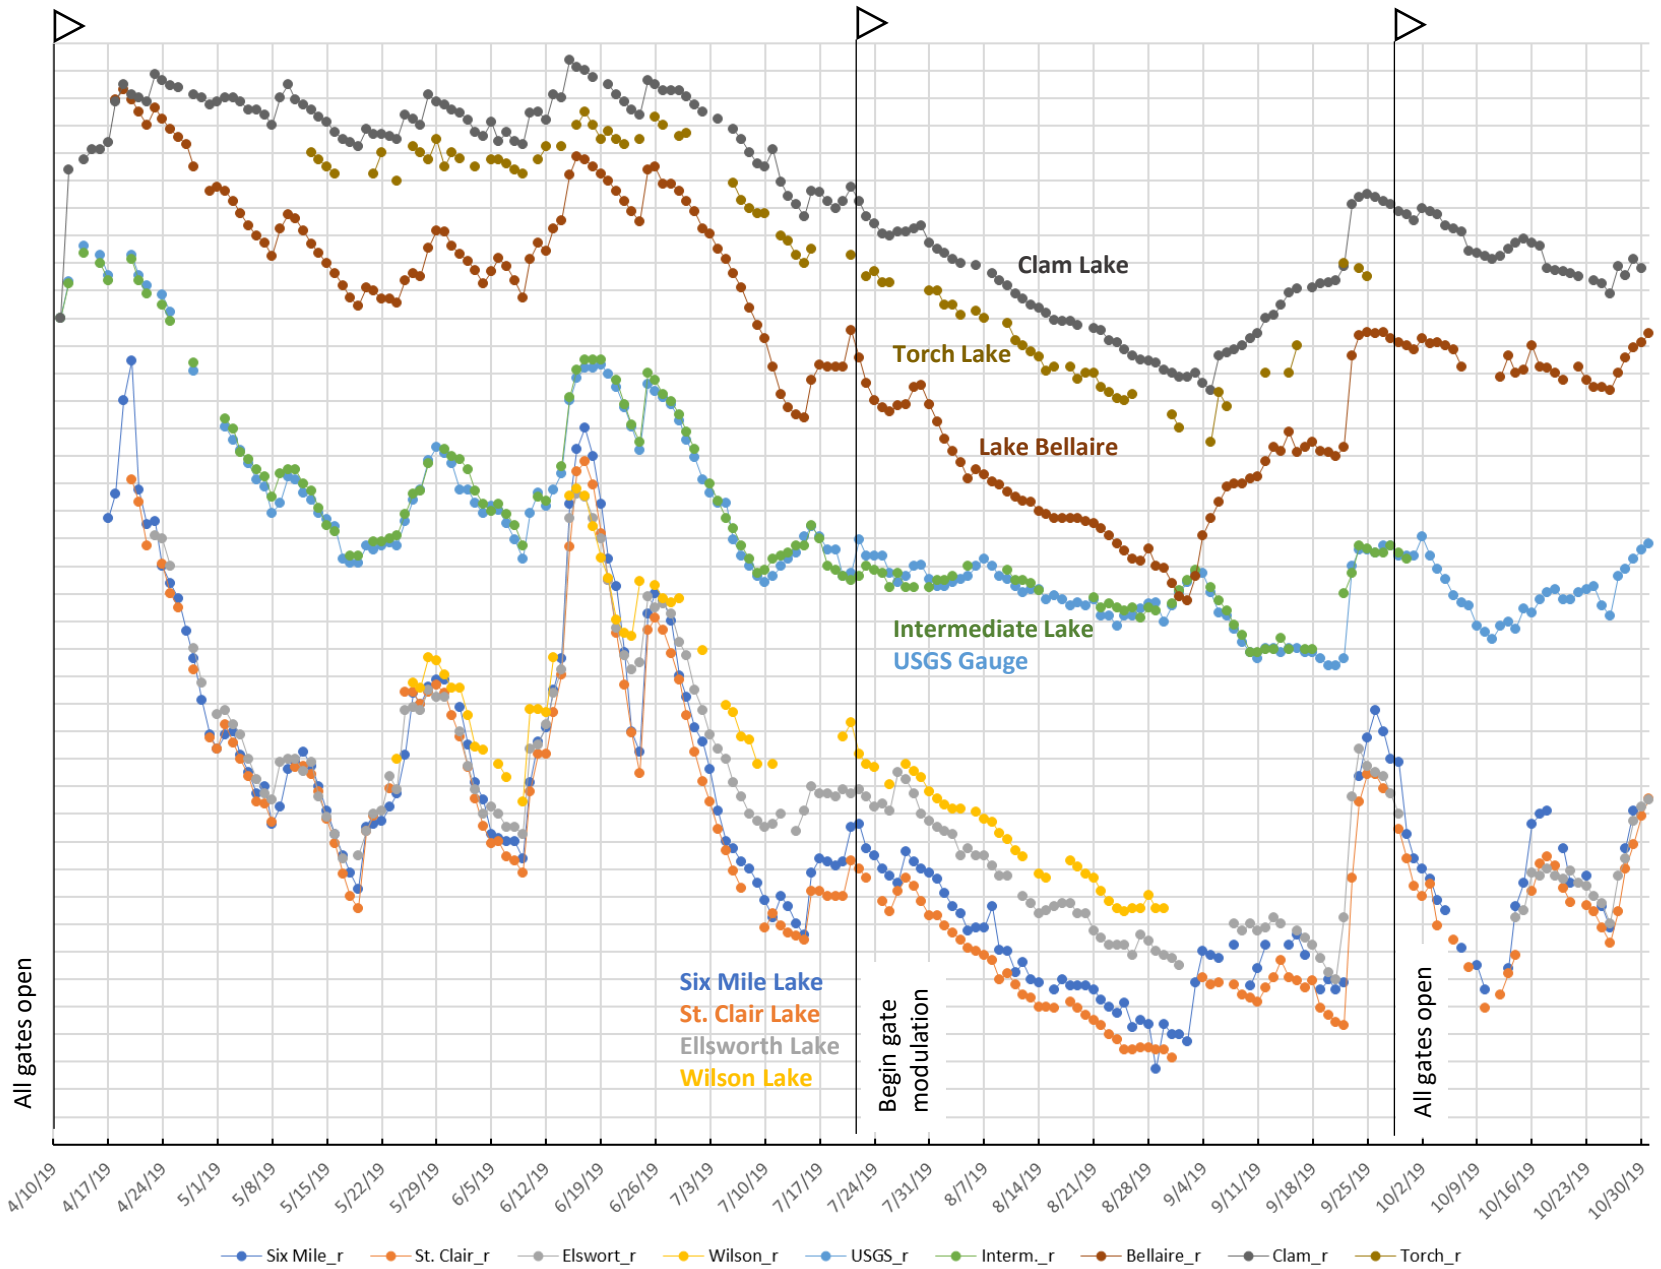

Volunteer lake level monitoring program

Change of lake level from first measurement taken this season

Bellaire Dam Operation

Increments represent one inch changes in water level

● Six Mile_r ● St. Clair_r ● Ellswort_r ● Wilson_r ● USGS_r ● Interm_r ● Bellaire_r ● Clam_r ● Torch_r